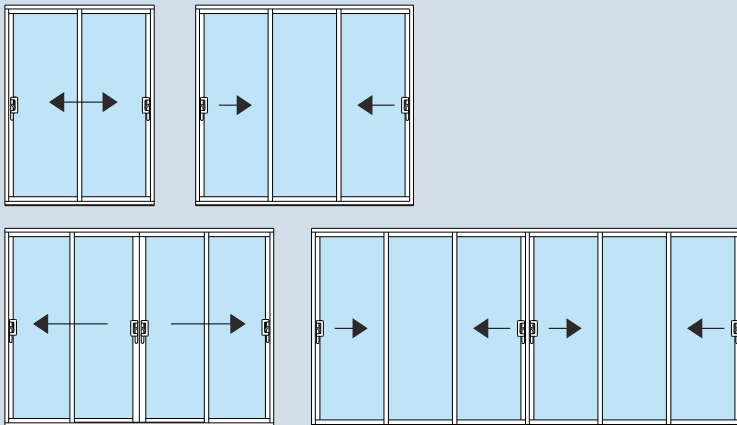

Key Features

- Designed for use internally as a partition between two rooms.
- 23mm low threshold for minimal step over (with an 11mm clearance).
- Over 200 single colours available.
- All panels designed to slide for maximum flexibility.
- Three track design to create large clear openings.
- 'Polyamide' thermally broken profiles for efficiency.
- Wrap around glazing system providing added security.
- Single point hook lock - key operated one side with finger pull on the other.
- Slides on stainless steel tracks & tandem wheels for smooth operation.
- Suitable for both commercial and domestic applications.
- Outerframe usually supplied in kit form for easy handling.

Options

- Available in 2, 3, 4 or 6 panel configurations.
- Can be single or double glazed.
- Colour matched aluminium quad trim available.

Configurations